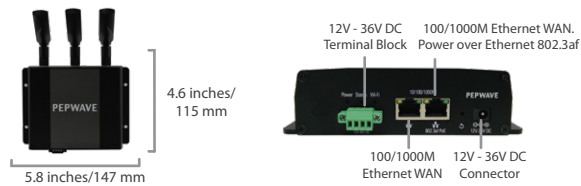

AP One Rugged