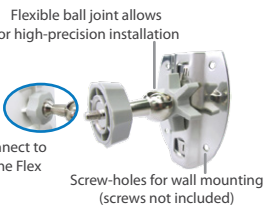

AP One AC Mini

AP One Rugged

AP One Enterprise

AP One InWall (US)

AP One InWall (International)

AP One Flex

Accessory – Wall/Pole Mount with Ball Joint for IP55 Outdoor Products ^

^ Available separately.