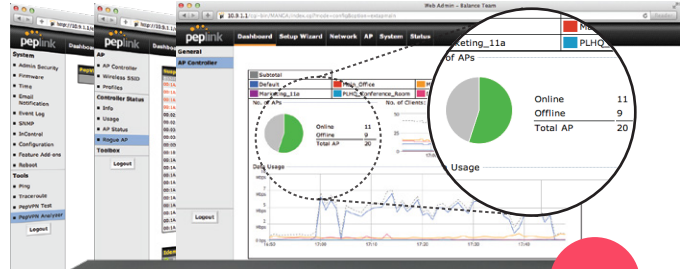

[#]MAX routers include MAX 700 & HD series only.

For Education – Setup, Manage, and Monitor Campus Wi-Fi from Your Peplink Balance/MAX#

4 AP One Flex can deliver guest Wi-Fi while connecting Ethernet-enabled devices, such as surveillance cameras

5 Web blocking keeps your students and staff out of unwanted websites and help them stay away from distraction

6 Get detailed access point usage reports anytime, right from your Balance 2500

1 Provision campus-wide Wi-Fi with the Balance 2500's built-in AP Controller