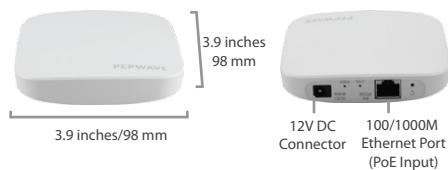

AP One AC Mini