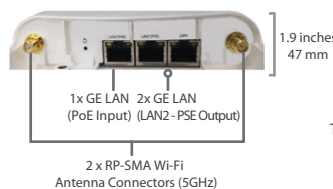

Housed in tough metal enclosures and easy to integrate with the rest of your network, the AP One Rugged set the standard for high-performance, low-maintenance indoor Wi-Fi.

AP One In-Wall

The AP One In-Wall mounts on a standard electrical outlet box for installations without big boxes or nests of wires.

AP One AC Mini

AP One Rugged

AP One Enterprise

AP One InWall (US)

AP One InWall (International)

AP One Flex

Accessory – Wall/Pole Mount with Ball Joint for IP55 Outdoor Products ^

^ Available separately.