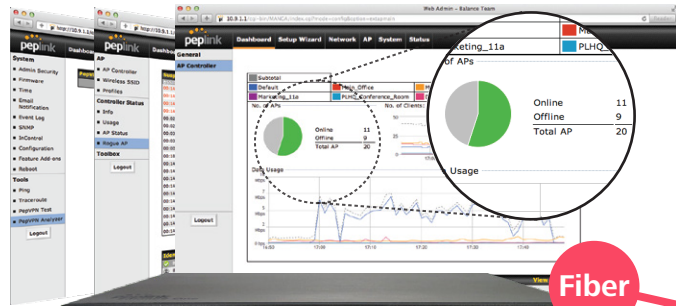

Applications

For SMBs – Setup, Manage, and Monitor Office Wi-Fi from Your Peplink Balance/MAX#

- 2** Power-on AP One access points and connect them to your office LAN with Ethernet cables

- 3** Sit back while your Balance One automatically configures your access points
- 4** Web blocking keeps your staff out of unwanted websites and help them stay productive
- 5** Get detailed access point usage reports anytime, right from your Balance One