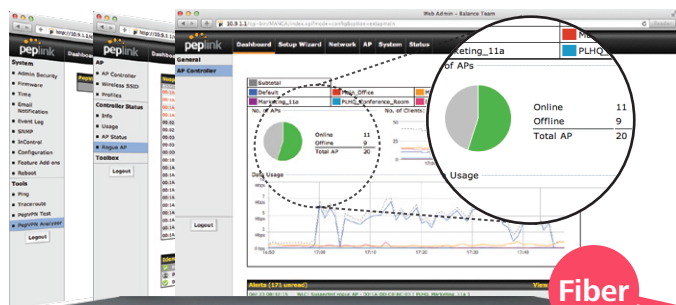

Applications

For SMBs – Setup, Manage, and Monitor Office Wi-Fi from Your Peplink Balance/MAX#

1. **2** Power-on AP One access points and connect them to your office LAN with Ethernet cables

1. **3** Sit back while your Balance One automatically configures your access points
2. **4** Web blocking keeps your staff out of unwanted websites and help them stay productive
3. **5** Get detailed access point usage reports anytime, right from your Balance One

1. **1** Provision AP One access points with the Balance One's built-in **AP Controller**

For Hospitality – Offer Guest Hotspots Complete with Captive Portals

1. **3** AP One Flex can deliver guest Wi-Fi while connecting Ethernet-enabled devices, such as surveillance cameras
2. **4** Web blocking keeps your guests out of unwanted websites
3. **5** View detailed usage reports right from your Balance 380

1. **1** Setup custom portal and T&C pages, as well as optional time- or usage-based quotas you can monitor using the Balance 380's intuitive interface

1. **2** Guests connect to your Wi-Fi hotspot, accept T&C on your captive portal, and start surfing

* Requires 48V Pepwave passive PoE input, available separately.