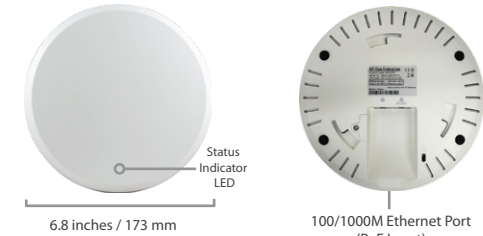

AP One AC Mini

AP One Rugged

AP One Enterprise

AP One InWall (US)

AP One InWall (International)

AP One Flex

Accessory – Wall/Pole Mount with Ball Joint for IP55 Outdoor Products ^

^ Available separately.