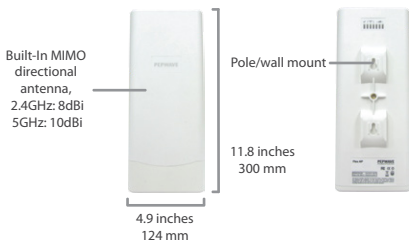

AP One AC Mini

AP One Rugged

AP One Enterprise

AP One InWall (US)

AP One InWall (International)

AP One Flex

Accessory – Wall/Pole Mount with Ball Joint for IP55 Outdoor Products ^

^ Available separately.