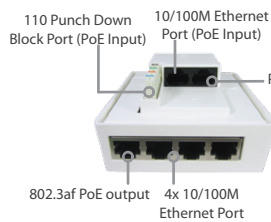

AP One AC Mini

AP One Rugged

AP One Enterprise

AP One InWall (US)

AP One InWall (International)

AP One Flex

Accessory – Wall/Pole Mount with Ball Joint for IP55 Outdoor Products ^

^ Available separately.