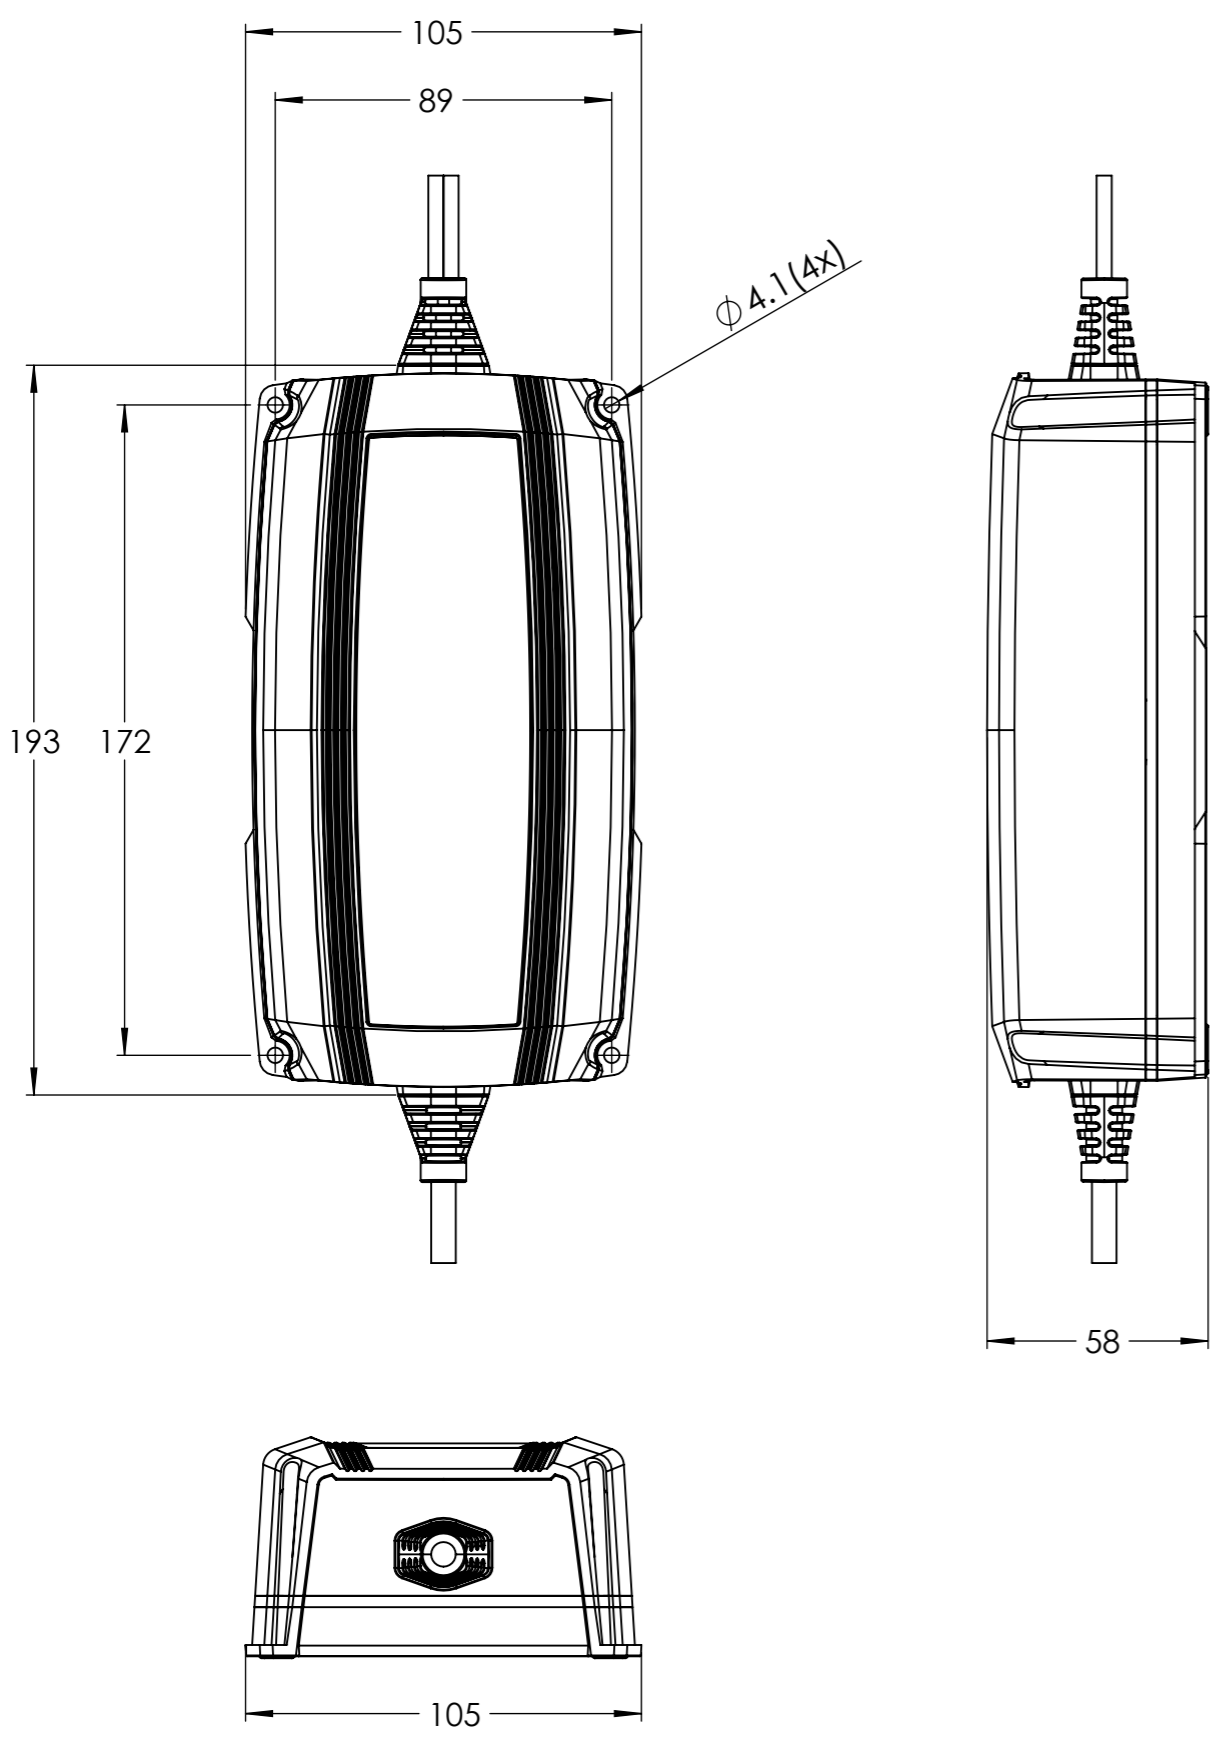

Dimension Drawing - BSC IP65 12/10 12/15 24/08	
BPC121031014R	Blue Smart IP65 Charger 12/10(1) 230V AU/NZ Retail
BPC121031024R	Blue Smart IP65 Charger 12/10(1) 230V UK Retail
BPC121031034R	Blue Smart IP65 Charger 12/10(1) 230V CEE 7/16 Retail
BPC121031064R	Blue Smart IP65 Charger 12/10(1) 230V CEE 7/17 Retail
BPC121031104R	Blue Smart IP65 Charger 12/10(1) 120V NEMA 1-15P Retail
BPC121531014R	Blue Smart IP65 Charger 12/15(1) 230V AU/NZ Retail
BPC121531024R	Blue Smart IP65 Charger 12/15(1) 230V UK Retail
BPC121531034R	Blue Smart IP65 Charger 12/15(1) 230V CEE 7/16 Retail
BPC121531064R	Blue Smart IP65 Charger 12/15(1) 230V CEE 7/17 Retail
BPC121531104R	Blue Smart IP65 Charger 12/15(1) 120V NEMA 1-15P Retail
BPC240831014R	Blue Smart IP65 Charger 24/08(1) 230V AU/NZ Retail
BPC240831024R	Blue Smart IP65 Charger 24/08(1) 230V UK Retail
BPC240831034R	Blue Smart IP65 Charger 24/08(1) 230V CEE 7/16 Retail
BPC240831064R	Blue Smart IP65 Charger 24/08(1) 230V CEE 7/17 Retail
BPC240831104R	Blue Smart IP65 Charger 24/08(1) 120V NEMA 1-15P Retail

Dimensions in mm

victron energy
BLUE POWER