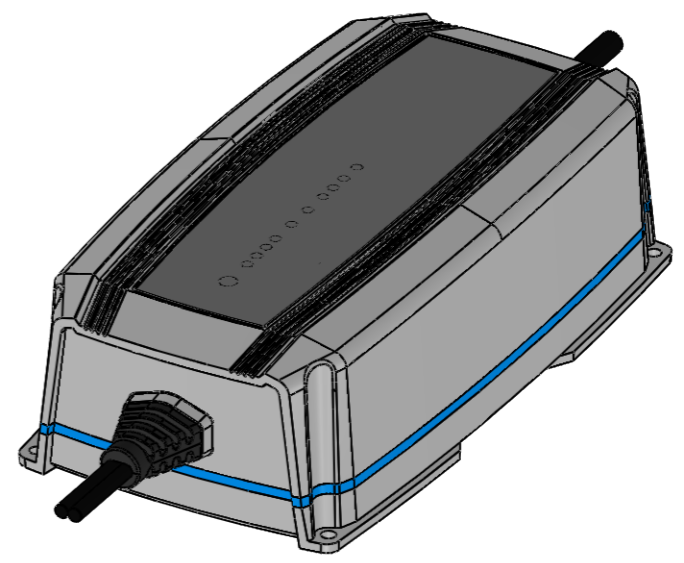

Dimension Drawing - BSC IP65 12/10 12/15 24/08	
BPC121031014R	Blue Smart IP65 Charger 12/10(1) 230V AU/NZ Retail
BPC121031024R	Blue Smart IP65 Charger 12/10(1) 230V UK Retail
BPC121031034R	Blue Smart IP65 Charger 12/10(1) 230V CEE 7/16 Retail
BPC121031064R	Blue Smart IP65 Charger 12/10(1) 230V CEE 7/17 Retail
BPC121031104R	Blue Smart IP65 Charger 12/10(1) 120V NEMA 1-15P Retail
BPC121531014R	Blue Smart IP65 Charger 12/15(1) 230V AU/NZ Retail
BPC121531024R	Blue Smart IP65 Charger 12/15(1) 230V UK Retail
BPC121531034R	Blue Smart IP65 Charger 12/15(1) 230V CEE 7/16 Retail
BPC121531064R	Blue Smart IP65 Charger 12/15(1) 230V CEE 7/17 Retail
BPC121531104R	Blue Smart IP65 Charger 12/15(1) 120V NEMA 1-15P Retail
BPC240831014R	Blue Smart IP65 Charger 24/08(1) 230V AU/NZ Retail
BPC240831024R	Blue Smart IP65 Charger 24/08(1) 230V UK Retail
BPC240831034R	Blue Smart IP65 Charger 24/08(1) 230V CEE 7/16 Retail
BPC240831064R	Blue Smart IP65 Charger 24/08(1) 230V CEE 7/17 Retail
BPC240831104R	Blue Smart IP65 Charger 24/08(1) 120V NEMA 1-15P Retail

Dimensions in mm

victron energy
BLUE POWER