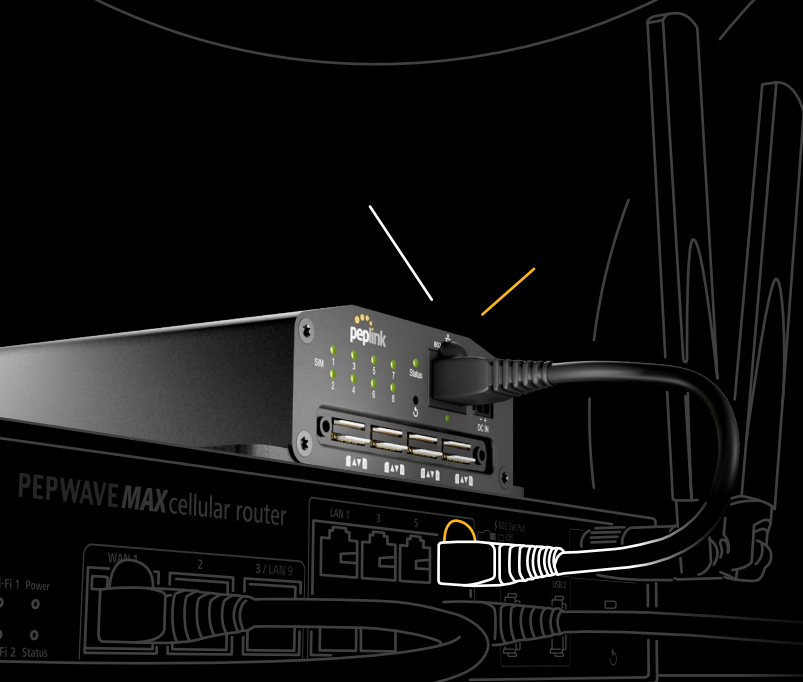

# SIM Injector *mini*

SIM Management from ◦ Afar.

## Remotely manage up to 8x SIMs

Integrate up to 8 additional SIMs into your network without the need for physical intervention. Perfect for hard to reach deployments.

## One Ethernet cable is all you need

Power your device through PoE and forgo the need for a nearby power outlet. Power through Microfit Connector is also available for more flexibility.