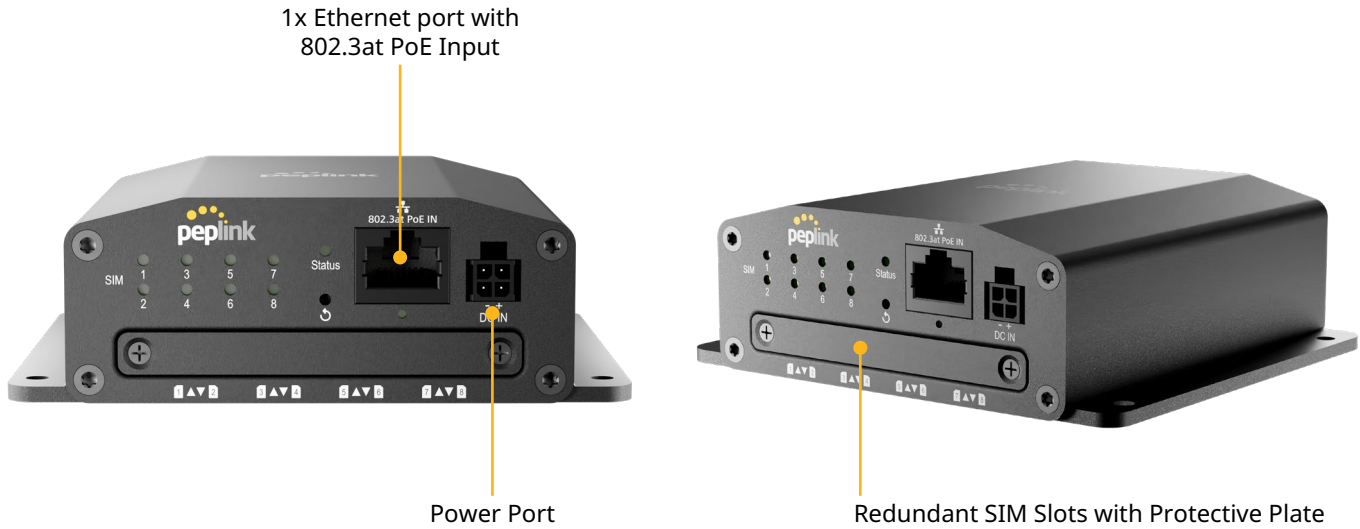

# SIM Injector *mini*

SIM Management from ◦ Afar.

## One Ethernet cable is all you need

Power your device through PoE and forgo the need for a nearby power outlet. Power through Microfit Connector is also available for more flexibility.

# SIM Injector Mini

## Specifications

<b>SIM Slots</b>	8x Active SIM Slots, Nano-SIM (4FF)
<b>LAN Interface</b>	1x 10/100 Ethernet, PoE 802.3at Support
<b>Power Input</b>	DC Jack: 10-30V / 802.3at PoE
<b>Dimensions</b>	3.9 x 4.2 x 1.4 inches / 100 x 107 x 35 mm
<b>Weight</b>	0.54 pound / 0.244 kg
<b>Operating Temperature</b>	-40° - 149°F / -40° - 65°C
<b>Humidity</b>	15% - 95% (non-condensing)