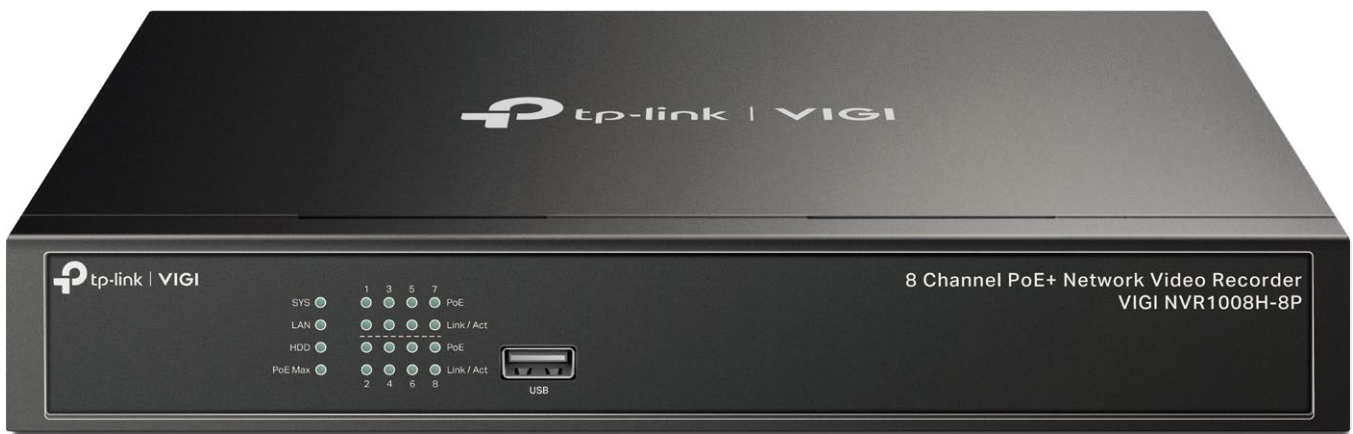

8 Channel PoE+ Network Video Recorder

MODEL: VIGI NVR1008H-8P

H.265+

8 PoE+ Ports | **53w** PoE Budget

Remote Management
Dedicated VIGI app

Smart Detection

Configuration for Better Monitoring*

Two-Way Audio

Listen and Talk in Real Time

Quick Playback

Support for 8-Channel Synchronous Playback

Onvif

Promises Comprehensive Compatibility

Overview

VIGI Surveillance Solution

The VIGI professional surveillance system by TP-Link is dedicated to protecting the business that you've worked hard to build—whenever, wherever. Our outstanding functions, reliable quality guarantees, and simplified installation work together to ensure your business stays safe and sound.

Highlight

8-Channel Live View

Ensure a real-time display of every monitored area on one screen and take everything under your control.

Simplified Deployment with PoE+

Easily connect and power your PoE camera with one RJ45 cable transmitting both data and power. No power adapter needed.

4K Video Output

Show more details with up to 8MP resolution for one channel and 16MP decoding capacity in total for all channels

Easy Management

Seamlessly manage the NVR and connected cameras via the web UI, NVR UI, VIGI app, and VIGI Security Manager. Customize the management systems to suit your specific needs.