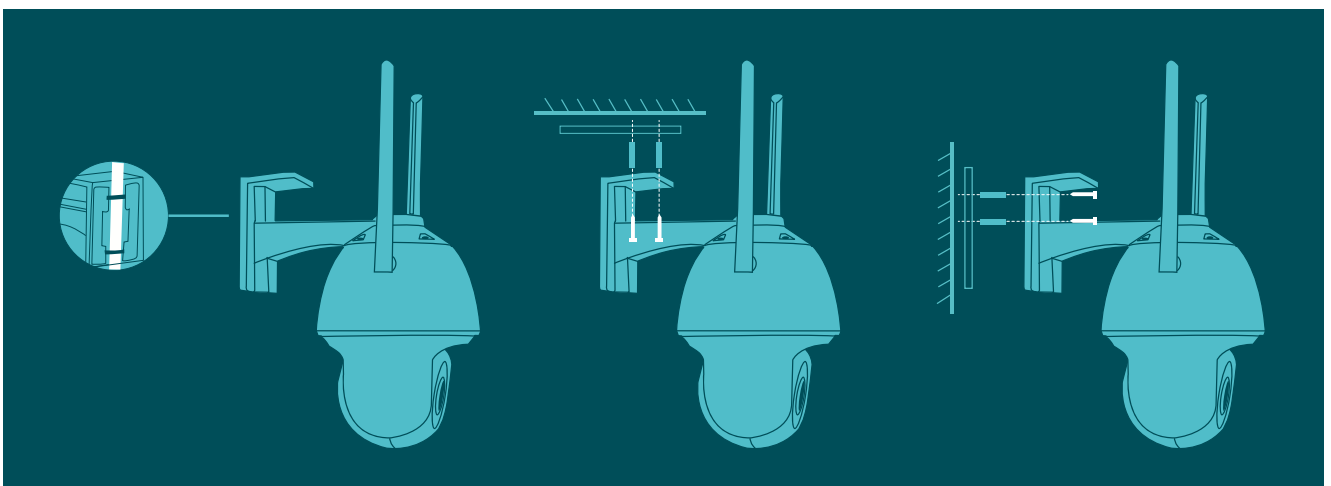

- Scheduled Movement
- Auto Tracking
- Power-off Memory Function
- Remote Monitoring & Configuration

// VIGI Surveillance Solution

The VIGI professional surveillance system by TP-Link is dedicated to protecting the business that you've worked hard to build—whenever, wherever.

Outstanding functions, reliable quality guarantees, and simplified installation work together to ensure your business stays safe and sound.

// Flexible Installation

Find the perfect vantage point by simply securing your camera to the ceiling, wall, or pole.