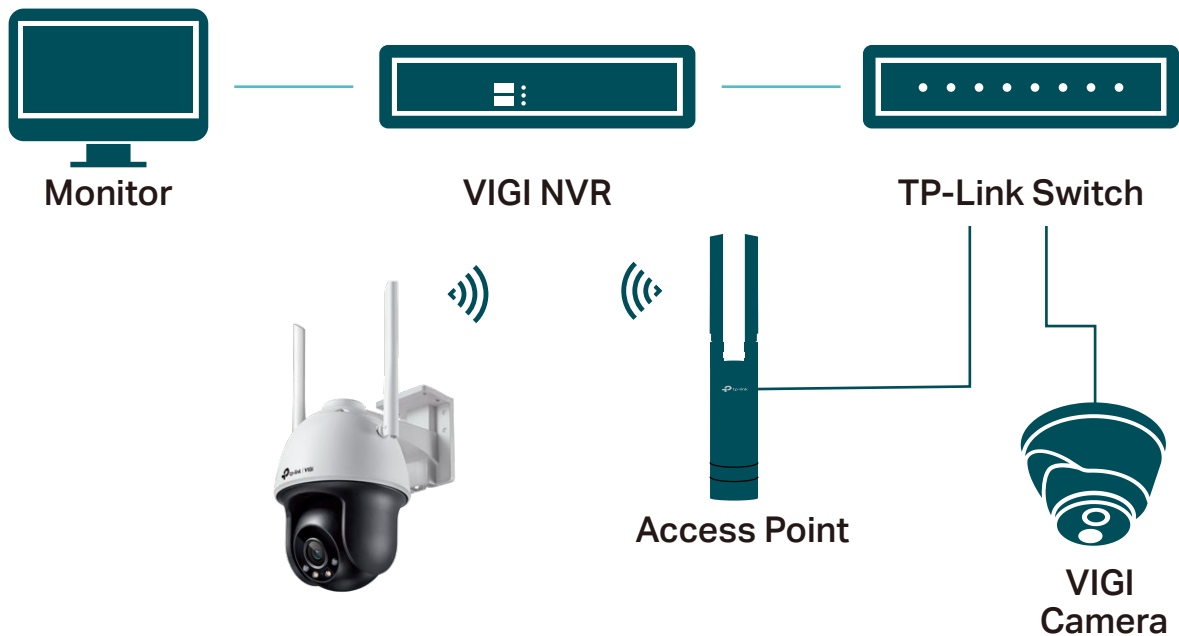

Area Intrusion

Set customized activity zones around key areas for more focused monitoring.

Camera Tampering

Receive alerts when someone obstructs the camera.

// SmartVid

Smart IR

Keeps objects from being under-rendered when far away or overexposed when close to camera at night.

Wide Dynamic Range

Adjusts for lighting contrast to minimize shadowing effects and renders images true to life.

3D DNR

Removes abnormal pixelation to provide clearer video and eliminate distortion.

// Flexible Pan Tilt

- Scheduled Movement
- Auto Tracking
- Power-off Memory Function
- Remote Monitoring & Configuration

// VIGI Surveillance Solution

The VIGI professional surveillance system by TP-Link is dedicated to protecting the business that you've worked hard to build—whenever, wherever.

Outstanding functions, reliable quality guarantees, and simplified installation work together to ensure your business stays safe and sound.

// Flexible Installation

Find the perfect vantage point by simply securing your camera to the ceiling, wall, or pole.