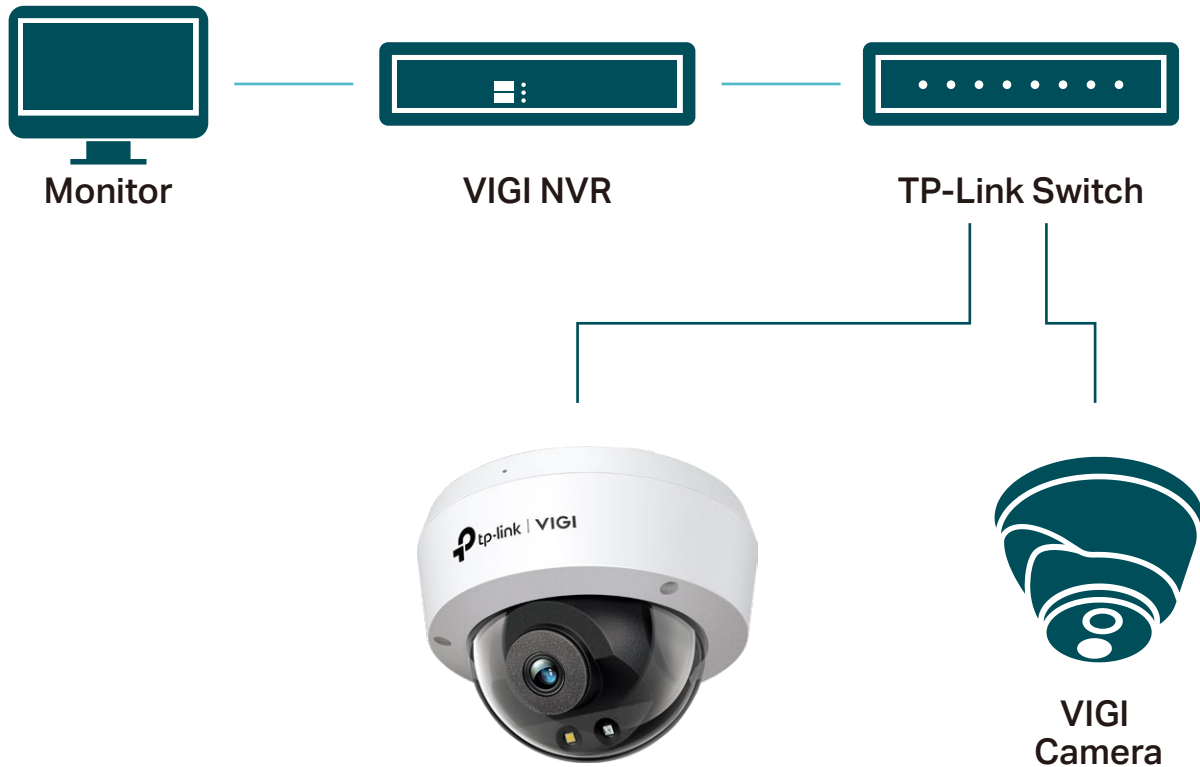

Region Exiting Detection

Region Entering Detection

Line-Crossing

Scene Change Detection

Loitering Detection

Camera Tampering

// SmartVid

Smart IR

Keeps objects from being under-rendered when far away or overexposed when close to camera at night.

120dB WDR

Enables crystal-clear images in high contrast scenes.

3D DNR

Removes abnormal pixelation to provide clearer video and eliminate distortion.

// VIGI Surveillance Solution

The VIGI professional surveillance system by TP-Link is dedicated to protecting the business that you've worked hard to build—whenever, wherever.

Outstanding functions, reliable quality guarantees, and simplified installation work together to ensure your business stays safe and sound.

// Flexible Installation

Easily route your camera's cable into a dropped ceiling or avoid drilling by slotting it through the camera's side outlet.

// Specifications

Camera					
Product Model		VIGI C250			
Image Sensor		1/2.7" Progressive Scan CMOS			
Shutter Speed		1/3 to 1/10000 s			
Slow Shutter		Yes			
Min. Illumination		0.005 Lux; 0 Lux with IR/white light			
Day & Night		IR Cut Filter			
Day/Night Switch		Day/Night/Auto/Schedule-Switch			
Lens					
Type		Fixed Focal Lens			
Focal Length		2.8 mm/4 mm			
Aperture		2.8 mm: F1.6 4 mm: F1.6			
FOV		2.8mm: Horizontal FOV: 109°, Vertical FOV: 57°, Diagonal FOV: 128° 4mm: Horizontal FOV: 90°, Vertical FOV: 48°, Diagonal FOV: 107°			
Lens Mount		M12*P 0.5			
DORI Distance	Lens	Detect	Observe	Recognize	Identify
	2.8 mm	64 m (209 ft)	27 m (87 ft)	13 m (42 ft)	6 m (21 ft)
	4 mm	80 m (262 ft)	33 m (109 ft)	16 m (52 ft)	8 m (26 ft)
Angle Adjustment (Manual)					
Range		Pan: 0° to 360°, Tilt: 0° to 85°			
Illuminator					
IR LED		Quantity: 1 Range: 30m Wavelength: 850nm			
White LED		Quantity: 1 Range: 30m			
Illuminator On/Off Control		Auto/Scheduled/Always on/Always off			
Video					
Max. Resolution		2880 X 1620			