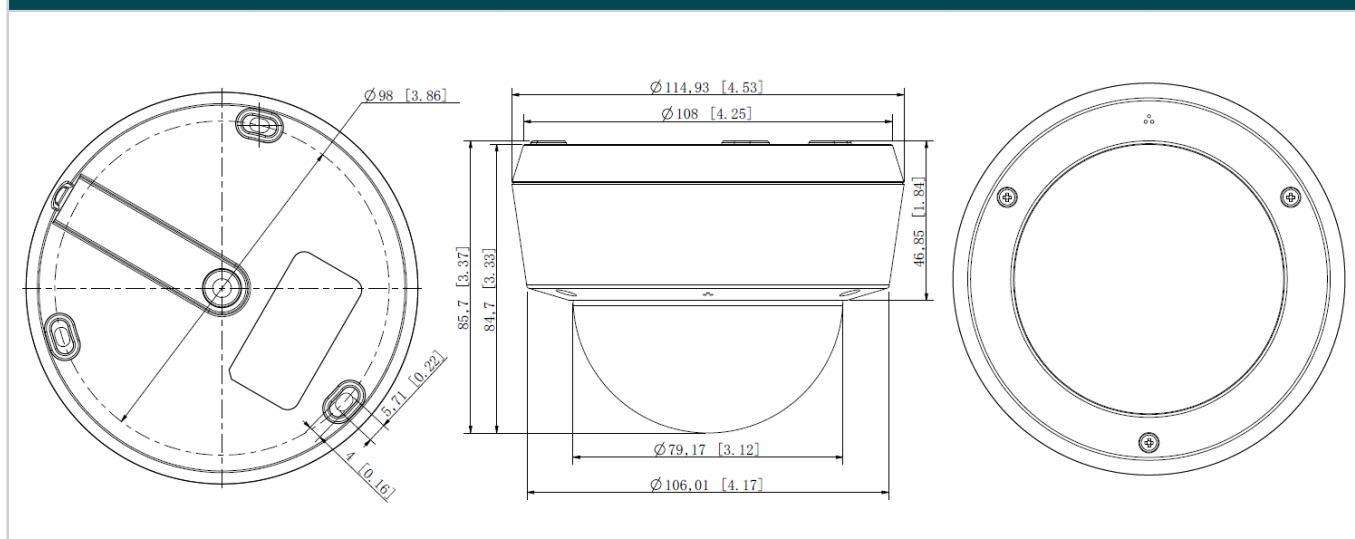

Face Capture	N/A	
Face Comparison	N/A	
General		
Operating Temperature	-30–60 °C	
Storage Temperature	-40–60 °C	
Operating Humidity	95% or Less (Non-Condensing)	
Storage Humidity	95% or Less (Non-Condensing)	
Power Supply	12V DC ± 5%, 5.5mm Coaxial Power Plug PoE (802.3af/at, class 0)	
Power Consumption	Maximum	7 W
	Typical (Day Mode)	1.5 W
	Typical (Night Mode with IR LED)	2.5 W
	Typical (Night Mode with White LED)	2.8 W
Material	Plastic	
Protection	IP67, IK10	
Product Dimensions (L x W x H)	Φ115 x 85.7 mm	
Package Contents	VIGI Network Camera Quick Start Guide Waterproof Cable Attachments Mounting Accessories	
Net Weight	0.28 Kg	
Gross Weight	0.47 Kg	
Certifications	CE, NTRA, VCCI, KC, BSMI, FCC, IC	

Dimensions

*SD card is not included in the package.

Specifications are subject to change without notice and can be found at www.tp-link.com.

©2023 TP-Link